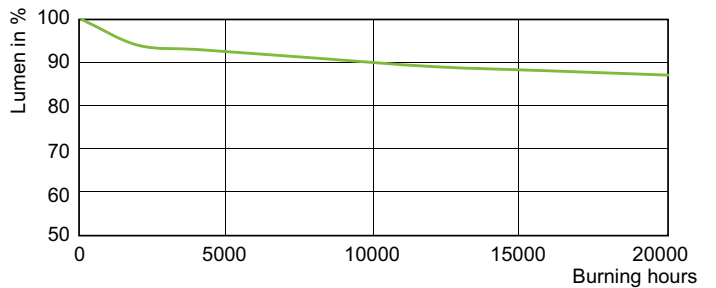

CosmoPolis CosmoWhite

Order code	928088805105
Material Nr. (12NC)	928088805105
Numerator - Quantity Per Pack	1
Net Weight (Piece)	0.040 kg
EAN/UPC - Product/Case	046677157326

Numerator - Packs per outer box	12
EAN/UPC - Case	50046677157321

Dimensional drawing

Product	D (max)	D	O	L	C (max)
CPO-TW 140W/728 White PGZ12	20 mm	19 mm	22 mm	66 mm	150 mm

Photometric data

Spectral Power Distribution Colour - CPO-TW 140W/728 White PGZ12

Lifetime

LDLE_CPO-TW_0003-Life expectancy diagram