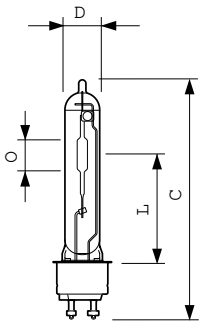

Product data

General Information		Voltage (Nom)		94 V	
Cap-Base	PGZ12				
Operating Position	UNIVERSAL [Any or Universal (U)]				
Life to 50% Failures (Nom)	30,000 hour(s)				
Light Technical		Controls and Dimming			
Color Code	728 [CCT of 2800K]	Dimmable	Yes		
Luminous Efficacy (rated) (Nom)	125 lm/W				
Color Designation	White (WH)				
Chromaticity Coordinate X (Nom)	440	Mechanical and Housing			
Chromaticity Coordinate Y (Nom)	413	Bulb Finish	Clear		
Color rendering index (CRI)	72	Bulb Shape	T19		
Arc Length O (Nom)	22 mm				
Operating and Electrical		Approval and Application			
Power Consumption	141.0 W	Mercury (Hg) Content (Nom)	3.9 mg		
		Energy Consumption kWh/1000 h	154 kWh		
		Product Data			
		Order product name	CPO-TW 140W/728 White PGZ12		
		Full product name	CPO-TW 140W/728 White PGZ12		

CosmoPolis CosmoWhite

Order code	928088805105
Material Nr. (12NC)	928088805105
Numerator - Quantity Per Pack	1
Net Weight (Piece)	0.040 kg
EAN/UPC - Product/Case	046677157326

Numerator - Packs per outer box	12
EAN/UPC - Case	50046677157321

Dimensional drawing

Product	D (max)	D	O	L	C (max)
CPO-TW 140W/728 White PGZ12	20 mm	19 mm	22 mm	66 mm	150 mm

Photometric data

Light Distribution Diagram - CPO-TW 140W/728 White PGZ12

Spectral Power Distribution Colour - CPO-TW 140W/728 White PGZ12