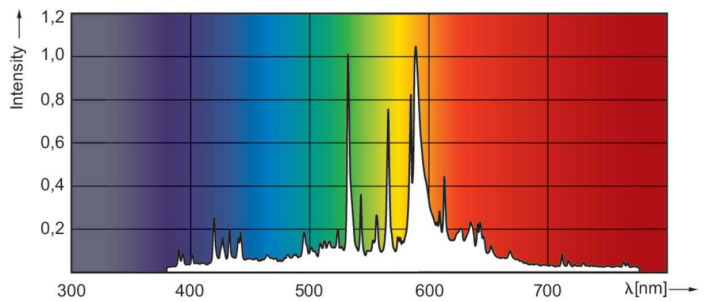

Product data

General Information		Voltage (Nom)		94 V	
Cap-Base	PGZ12				
Operating Position	UNIVERSAL [Any or Universal (U)]				
Life to 50% Failures (Nom)	30,000 hour(s)				
Light Technical		Controls and Dimming			
Color Code	728 [CCT of 2800K]	Dimmable	Yes		
Luminous Efficacy (rated) (Nom)	125 lm/W				
Color Designation	White (WH)				
Chromaticity Coordinate X (Nom)	440	Mechanical and Housing			
Chromaticity Coordinate Y (Nom)	413	Bulb Finish	Clear		
Color rendering index (CRI)	72	Bulb Shape	T19		
Arc Length O (Nom)	22 mm				
Operating and Electrical		Approval and Application			
Power Consumption	141.0 W	Mercury (Hg) Content (Nom)	3.9 mg		
		Energy Consumption kWh/1000 h	154 kWh		
		Product Data			
		Order product name	CPO-TW 140W/728 White PGZ12		
		Full product name	CPO-TW 140W/728 White PGZ12		

Dimensional drawing

Product	D (max)	D	O	L	C (max)
CPO-TW 140W/728 White PGZ12	20 mm	19 mm	22 mm	66 mm	150 mm

Photometric data

Light Distribution Diagram - CPO-TW 140W/728 White PGZ12

Spectral Power Distribution Colour - CPO-TW 140W/728 White PGZ12