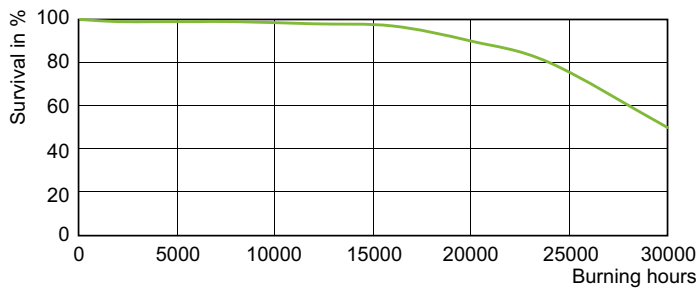

Lifetime

LDLE_CPO-TW_0003-Life expectancy diagram