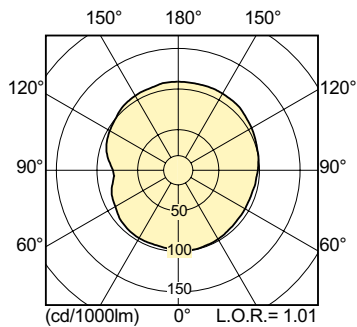

Product data

General Information		Voltage (Nom)		94 V	
Cap-Base	PGZ12				
Operating Position	UNIVERSAL [Any or Universal (U)]				
Life to 50% Failures (Nom)	30,000 hour(s)				
Light Technical		Controls and Dimming			
Color Code	728 [CCT of 2800K]	Dimmable	Yes		
Luminous Efficacy (rated) (Nom)	125 lm/W				
Color Designation	White (WH)				
Chromaticity Coordinate X (Nom)	440	Mechanical and Housing			
Chromaticity Coordinate Y (Nom)	413	Bulb Finish	Clear		
Color rendering index (CRI)	72	Bulb Shape	T19		
Arc Length O (Nom)	22 mm				
Operating and Electrical		Approval and Application			
Power Consumption	141.0 W	Mercury (Hg) Content (Nom)	3.9 mg		
		Energy Consumption kWh/1000 h	154 kWh		
		Product Data			
		Order product name	CPO-TW 140W/728 White PGZ12		
		Full product name	CPO-TW 140W/728 White PGZ12		

CosmoPolis CosmoWhite

Order code	928088805105
Material Nr. (12NC)	928088805105
Numerator - Quantity Per Pack	1
Net Weight (Piece)	0.040 kg
EAN/UPC - Product/Case	046677157326

Numerator - Packs per outer box	12
EAN/UPC - Case	50046677157321

Dimensional drawing

Product	D (max)	D	O	L	C (max)
CPO-TW 140W/728 White PGZ12	20 mm	19 mm	22 mm	66 mm	150 mm

Photometric data

Light Distribution Diagram - CPO-TW 140W/728 White PGZ12

Spectral Power Distribution Colour - CPO-TW 140W/728 White PGZ12