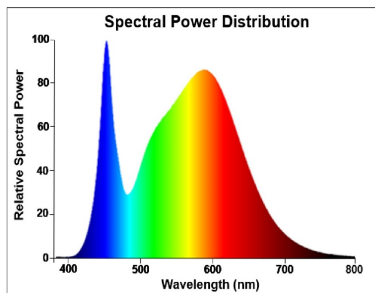

### Optical data

Luminous flux (lm)	1600
Luminous flux (Rated) (lm)	1600
Colour temperature (K)	4000
Light colour	Cool White
CRI (Ra)	80
Colour Variation Initial (SDCM)	SDCM6
Photobiological Risk Group	RG0
Lumen maintenance at end of nominal life (%)	70

## PHOTOMETRY