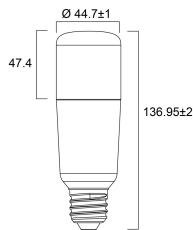

TECHNICAL DRAWINGS