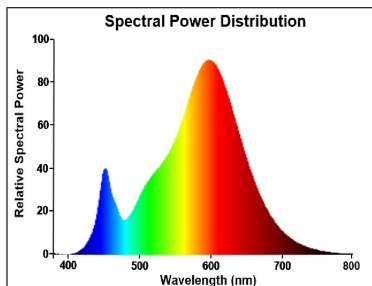

ToLEDo Stick

ToLEDo Stick V4 1521LM 827 E27 SL

0029567

Packaging single length / height (cm)	5.3
Packaging single width (cm)	5.3
Packaging single depth (cm)	14.4
DUN14 (outer)	15410288295678
Units per outer package	6
Packaging outer length / height (cm)	16.4
Packaging outer width (cm)	11.1
Packaging outer depth (cm)	15.8

Safety data

Optimal operating condition (°C)	-20-40
Breakage cleaning instructions	Not applicable
Special purpose lamp	No
Dry applications use only	Yes
Suitable for household illumination	Yes
Safety message	Not Suitable for totally enclosed fixtures

PHOTOMETRY