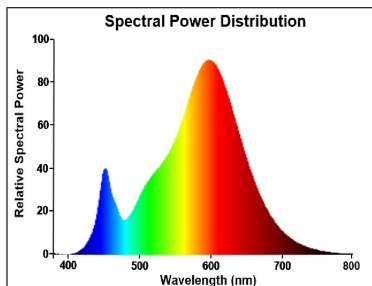

ToLEDo Stick

ToLEDo Stick V4 1055LM 827 E27 SL

0029564

Packaging single length / height (cm)	5.3
Packaging single width (cm)	5.3
Packaging single depth (cm)	14.4
DUN14 (outer)	15410288295647
Units per outer package	6
Packaging outer length / height (cm)	16.4
Packaging outer width (cm)	11.1
Packaging outer depth (cm)	15.8

Safety data

Optimal operating condition (°C)	-20-40
Breakage cleaning instructions	Not applicable
Special purpose lamp	No
Dry applications use only	Yes
Suitable for household illumination	Yes
Safety message	Not Suitable for totally enclosed fixtures

PHOTOMETRY