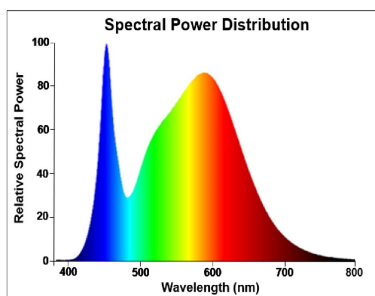

ToLEDo Stick

ToLEDo Stick V4 850LM 840 E27 SL

0029562

Packaging single length / height (cm)	5.0
Packaging single width (cm)	5.0
Packaging single depth (cm)	12.3
DUN14 (outer)	15410288295623
Units per outer package	6
Packaging outer length / height (cm)	15.4
Packaging outer width (cm)	10.3
Packaging outer depth (cm)	13.7

Safety data

Optimal operating condition (°C)	-20-40
Breakage cleaning instructions	Not applicable
Special purpose lamp	No
Dry applications use only	Yes
Suitable for household illumination	Yes
Safety message	Not Suitable for totally enclosed fixtures

PHOTOMETRY