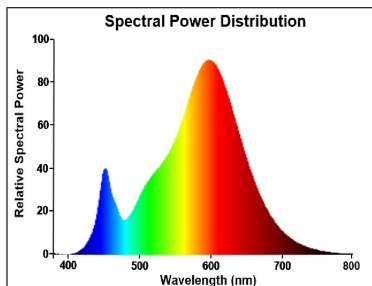

ToLEDo Stick

ToLEDo Stick V4 810LM 827 E27 SL

0029561

Packaging single length / height (cm)	5.0
Packaging single width (cm)	5.0
Packaging single depth (cm)	12.3
DUN14 (outer)	15410288295616
Units per outer package	6
Packaging outer length / height (cm)	15.4
Packaging outer width (cm)	10.3
Packaging outer depth (cm)	13.7

Safety data

Optimal operating condition (°C)	-20-40
Breakage cleaning instructions	Not applicable
Special purpose lamp	No
Dry applications use only	Yes
Suitable for household illumination	Yes
Safety message	Not Suitable for totally enclosed fixtures

PHOTOMETRY