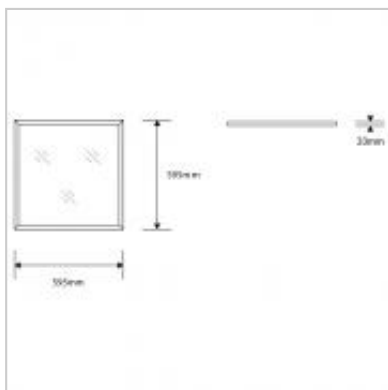

An exceptional LED lay-in fitting for use in high footfall applications where access is limited and maintenance difficult. Non dimming driver included.

BERTO BACKLIT TPa LED Panels 36W 4000K Non-Dim Driver

UK Order Code	710675
International Code	FPL71800v0-ex/ta
Description	BERTO BACKLIT TPa LED Panels 36W 4000K Non-Dim Driver
Watts	36W
Colour Temp (K)	4000K
CRI	80
Lumens (lm)	3600
Dimmable	No
Beam Angle	110°
Hrs Lamp Life (max)	50,000
Dimensions (L x W x H mm)	595x595x33