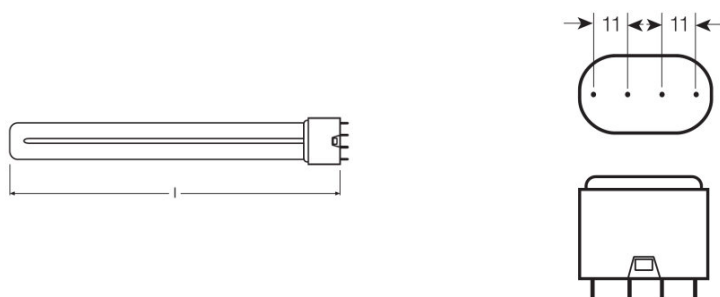

### Dimensions & weight

Diameter	17.5 mm
----------	---------

<b>Overall length</b>	221.0 mm
<b>Tube diameter</b>	17.5 mm
<b>Length</b>	221.0 mm
<b>Length acc. to IEC standard</b>	225 mm
<b>Length with base excl. base pins/connection</b>	217.00 mm
<b>Outer bulb</b>	T16
<b>Maximum diameter</b>	17.0 mm