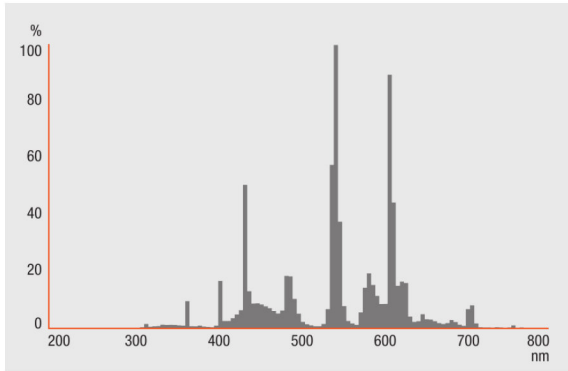

Light Distribution

Spectral power distribution