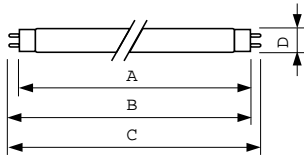

Dimensional drawing

Product	D (max)	A (max)	B (max)	B (min)	C (max)
MASTER TL-D Super 80 70W/835 SLV/25	28 mm	1763.8 mm	1770.9 mm	1768.5 mm	1778 mm

TL-D 70W/835

Photometric data

Lightcolour /835

Lightcolour /835