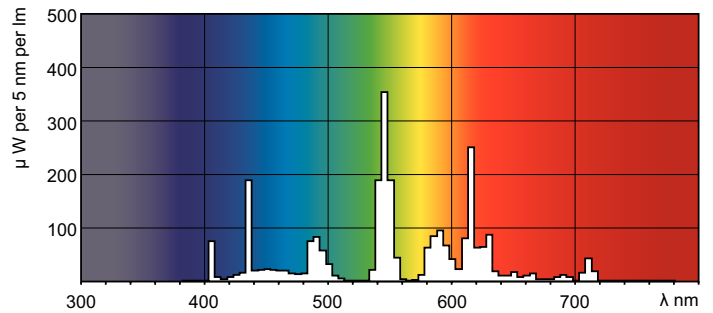

Product data

General Information	
Cap base	G13 [Medium Bi-Pin Fluorescent]
Life to 10% failures (nom.)	12000 h
Life to 50% failures (nom.)	15000 h
Life to 50% failures preheat (nom.)	20000 h
LSF 2000 h Rated	99 %
LSF 4000 h Rated	99 %
LSF 6000 h Rated	99 %
LSF 8000 h Rated	99 %
LSF 12000 h Rated	89 %
LSF 16000 h Rated	33 %
LSF 20000 h Rated	2 %
Light Technical	
Colour Code	835 [CCT of 3,500 K]
Luminous flux (nom.)	6200 lm
Luminous flux (rated) (nom.)	6200 lm
Colour designation	White (WH)
Correlated Colour Temperature (Nom)	3500 K

Luminous efficacy (rated) (nom.)	89 lm/W
Colour rendering index (nom.)	>80
LLMF 2000 h Rated	96 %
LLMF 4000 h Rated	95 %
LLMF 6000 h Rated	94 %
LLMF 8000 h Rated	93 %
LLMF 12000 h Rated	92 %
LLMF 16000 h Rated	91 %
LLMF 20000 h Rated	90 %

Approval and Application

Energy efficiency label (EEL)	A
Mercury (Hg) content (nom.)	3.0 mg
Energy consumption kWh/1,000 hours	81 kWh

Product Data

Full product code	871150064273840
Order product name	MASTER TL-D Super 80 70W/835 SLV/25

Dimensional drawing

Product	D (max)	A (max)	B (max)	B (min)	C (max)
MASTER TL-D Super 80 70W/835 SLV/25	28 mm	1763.8 mm	1770.9 mm	1768.5 mm	1778 mm

TL-D 70W/835

Photometric data

Lightcolour /835

Lightcolour /835