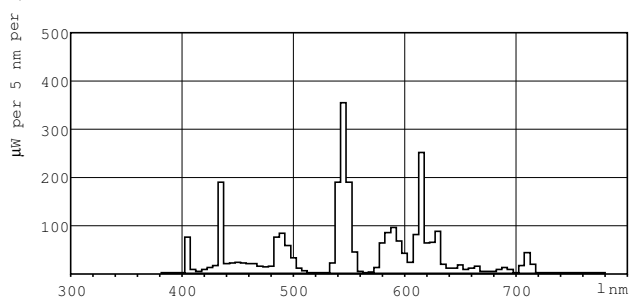

Product data

General Information	
Cap base	G13 [Medium Bi-Pin Fluorescent]
Life to 10% failures (nom.)	12000 h
Life to 50% failures (nom.)	15000 h
Life to 50% failures preheat (nom.)	20000 h
LSF 2000 h Rated	99 %
LSF 4000 h Rated	99 %
LSF 6000 h Rated	99 %
LSF 8000 h Rated	99 %
LSF 12000 h Rated	89 %
LSF 16000 h Rated	33 %
LSF 20000 h Rated	2 %
Light Technical	
Colour Code	835 [CCT of 3,500 K]
Luminous flux (nom.)	6200 lm
Luminous flux (rated) (nom.)	6200 lm
Colour designation	White (WH)
Correlated Colour Temperature (Nom)	3500 K

Luminous efficacy (rated) (nom.)	89 lm/W
Colour rendering index (nom.)	>80
LLMF 2000 h Rated	96 %
LLMF 4000 h Rated	95 %
LLMF 6000 h Rated	94 %
LLMF 8000 h Rated	93 %
LLMF 12000 h Rated	92 %
LLMF 16000 h Rated	91 %
LLMF 20000 h Rated	90 %

Approval and Application

Energy efficiency label (EEL)	A
Mercury (Hg) content (nom.)	3.0 mg
Energy consumption kWh/1,000 hours	81 kWh

Product Data

Full product code	871150064273840
Order product name	MASTER TL-D Super 80 70W/835 SLV/25

Dimensional drawing

Product	D (max)	A (max)	B (max)	B (min)	C (max)
MASTER TL-D Super 80 70W/835 SLV/25	28 mm	1763.8 mm	1770.9 mm	1768.5 mm	1778 mm

TL-D 70W/835

Photometric data

Lightcolour /835

Lightcolour /835