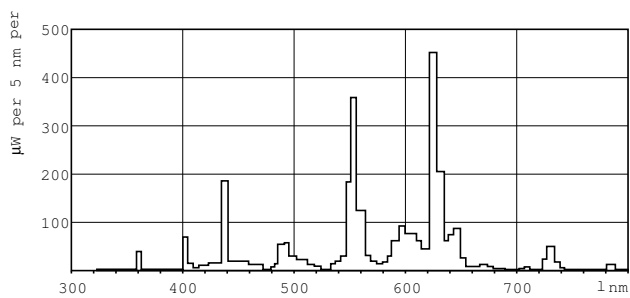

MASTER TL-D Super 80

Controls and Dimming

Dimmable	Yes

Approval and Application

Energy efficiency label (EEL)	A
Mercury (Hg) content (nom.)	3.0 mg
Energy consumption kWh/1,000 hours	81 kWh

Product Data

Full product code	871150061598540
Order product name	MASTER TL-D Super 80 70W/830 SLV/25

EAN/UPC – product	8711500615985
Order code	61598540
Local code	70830
SAP numerator – quantity per pack	1
Numerator – packs per outer box	25
Material no. (12 NC)	927923883014
SAP net weight (piece)	199.900 g
ILCOS code	FD-70/30/1B-E-G13

Dimensional drawing

Product	D (max)	A (max)	B (max)	B (min)	C (max)
MASTER TL-D Super 80 70W/830 SLV/25	28 mm	1763.8 mm	1770.9 mm	1768.5 mm	1778 mm

TL-D 70W/830

Photometric data

Lightcolour /830

Lightcolour /830