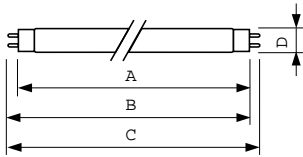

## Dimensional drawing

Product	D (max)	A (max)	B (max)	B (min)	C (max)
MASTER TL-D Super 80 70W/830 SLV/25	28 mm	1763.8 mm	1770.9 mm	1768.5 mm	1778 mm