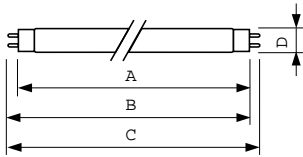

Dimensional drawing

Product	D (max)	A (max)	B (max)	B (min)	C (max)
MASTER TL-D Super 80 18W/865 1SL/25	28 mm	589.8 mm	596.9 mm	594.5 mm	604 mm

TL-D 18W/865

Photometric data

Lightcolour /865

Lightcolour /865