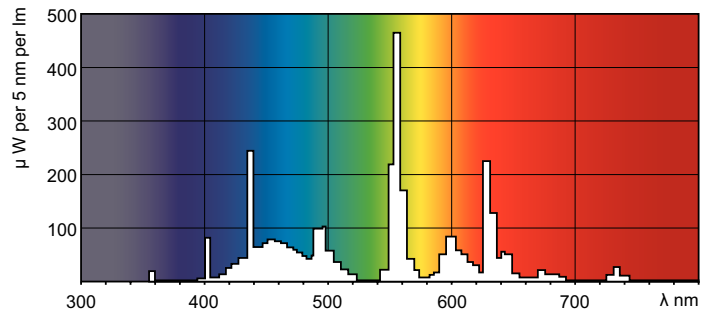

Product data

General Information	
Cap base	G13 [Medium Bi-Pin Fluorescent]
Life to 10% failures (nom.)	12000 h
Life to 50% failures (nom.)	15000 h
Life to 50% failures preheat (nom.)	20000 h
LSF 2000 h Rated	99 %
LSF 4000 h Rated	99 %
LSF 6000 h Rated	99 %
LSF 8000 h Rated	99 %
LSF 12000 h Rated	89 %
LSF 16000 h Rated	33 %
LSF 20000 h Rated	2 %
Light Technical	
Colour Code	865 [CCT of 6,500 K]
Luminous flux (nom.)	1300 lm
Luminous flux (rated) (nom.)	1300 lm
Colour designation	Cool Daylight
Correlated Colour Temperature (Nom)	6500 K

Luminous efficacy (rated) (nom.)	68 lm/W
Colour rendering index (nom.)	85
LLMF 2000 h Rated	96 %
LLMF 4000 h Rated	95 %
LLMF 6000 h Rated	94 %
LLMF 8000 h Rated	93 %
LLMF 12000 h Rated	92 %
LLMF 16000 h Rated	91 %
LLMF 20000 h Rated	90 %

Approval and Application

Energy efficiency label (EEL)	A
Mercury (Hg) content (nom.)	2.0 mg
Energy consumption kWh/1,000 hours	22 kWh

Product Data

Full product code	871150063177040
Order product name	MASTER TL-D Super 80 18W/865 1SL/25

Dimensional drawing

Product	D (max)	A (max)	B (max)	B (min)	C (max)
MASTER TL-D Super 80 18W/865 1SL/25	28 mm	589.8 mm	596.9 mm	594.5 mm	604 mm

TL-D 18W/865

Photometric data

Lightcolour /865

Lightcolour /865