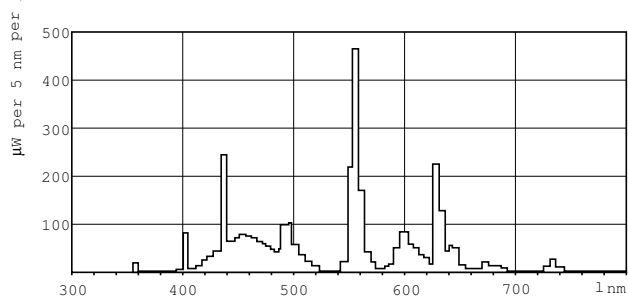

Luminous efficacy (rated) (nom.)	68 lm/W
Colour rendering index (nom.)	85
LLMF 2000 h Rated	96 %
LLMF 4000 h Rated	95 %
LLMF 6000 h Rated	94 %
LLMF 8000 h Rated	93 %
LLMF 12000 h Rated	92 %
LLMF 16000 h Rated	91 %
LLMF 20000 h Rated	90 %

Approval and Application

Energy efficiency label (EEL)	A
Mercury (Hg) content (nom.)	2.0 mg
Energy consumption kWh/1,000 hours	22 kWh

Product Data

Full product code	871150063177040
Order product name	MASTER TL-D Super 80 18W/865 1SL/25

Dimensional drawing

Product	D (max)	A (max)	B (max)	B (min)	C (max)
MASTER TL-D Super 80 18W/865 1SL/25	28 mm	589.8 mm	596.9 mm	594.5 mm	604 mm

TL-D 18W/865

Photometric data

Lightcolour /865

Lightcolour /865