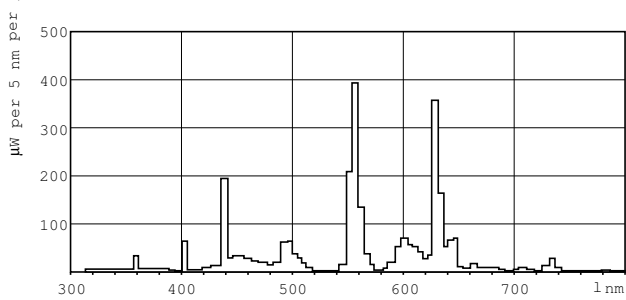

Product data

General Information	
Cap base	G13 [Medium Bi-Pin Fluorescent]
Life to 10% failures (nom.)	12000 h
Life to 50% failures (nom.)	15000 h
Life to 50% failures preheat (nom.)	20000 h
LSF 2000 h Rated	99 %
LSF 4000 h Rated	99 %
LSF 6000 h Rated	99 %
LSF 8000 h Rated	99 %
LSF 12000 h Rated	89 %
LSF 16000 h Rated	33 %
LSF 20000 h Rated	2 %
Light Technical	
Colour Code	840 [CCT of 4,000 K]
Luminous flux (nom.)	1350 lm
Luminous flux (rated) (nom.)	1350 lm
Colour designation	Cool White (CW)
Correlated Colour Temperature (Nom)	4100 K

Luminous efficacy (rated) (nom.)	75 lm/W
Colour rendering index (nom.)	>80
LLMF 2000 h Rated	96 %
LLMF 4000 h Rated	95 %
LLMF 6000 h Rated	94 %
LLMF 8000 h Rated	93 %
LLMF 12000 h Rated	92 %
LLMF 16000 h Rated	91 %
LLMF 20000 h Rated	90 %
Operating and Electrical	
Power (Rated) (Nom)	18 W
Lamp current (nom.)	0.360 A
Temperature	
Design temperature (nom.)	25 °C

Product Data

Full product code	871150063171840
Order product name	MASTER TL-D Super 80 18W/840 1SL/25

EAN/UPC – product	8711500631718
Order code	63171840
Local code	18840
SAP numerator – quantity per pack	1
Numerator – packs per outer box	25
Material no. (12 NC)	927920084023
SAP net weight (piece)	71.000 g
ILCOS code	FD-18/40/1B-E-G13

Dimensional drawing

Product	D (max)	A (max)	B (max)	B (min)	C (max)
MASTER TL-D Super 80 18W/840 1SL/25	28 mm	589.8 mm	596.9 mm	594.5 mm	604 mm

TL-D 18W/840

Photometric data

Lightcolour /840

Lightcolour /840