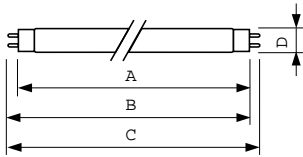

Dimensional drawing

Product	D (max)	A (max)	B (max)	B (min)	C (max)
MASTER TL-D Super 80 18W/840 1SL/25	28 mm	589.8 mm	596.9 mm	594.5 mm	604 mm

TL-D 18W/840

Photometric data

Lightcolour /840

Lightcolour /840