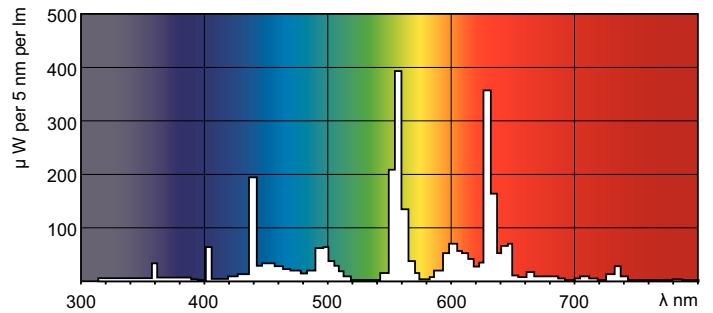

Product data

General Information	
Cap base	G13 [Medium Bi-Pin Fluorescent]
Life to 10% failures (nom.)	12000 h
Life to 50% failures (nom.)	15000 h
Life to 50% failures preheat (nom.)	20000 h
LSF 2000 h Rated	99 %
LSF 4000 h Rated	99 %
LSF 6000 h Rated	99 %
LSF 8000 h Rated	99 %
LSF 12000 h Rated	89 %
LSF 16000 h Rated	33 %
LSF 20000 h Rated	2 %
Light Technical	
Colour Code	840 [CCT of 4,000 K]
Luminous flux (nom.)	1350 lm
Luminous flux (rated) (nom.)	1350 lm
Colour designation	Cool White (CW)
Correlated Colour Temperature (Nom)	4100 K

Luminous efficacy (rated) (nom.)	75 lm/W
Colour rendering index (nom.)	>80
LLMF 2000 h Rated	96 %
LLMF 4000 h Rated	95 %
LLMF 6000 h Rated	94 %
LLMF 8000 h Rated	93 %
LLMF 12000 h Rated	92 %
LLMF 16000 h Rated	91 %
LLMF 20000 h Rated	90 %
Operating and Electrical	
Power (Rated) (Nom)	18 W
Lamp current (nom.)	0.360 A
Temperature	
Design temperature (nom.)	25 °C

Dimensional drawing

Product	D (max)	A (max)	B (max)	B (min)	C (max)
MASTER TL-D Super 80 18W/840 1SL/25	28 mm	589.8 mm	596.9 mm	594.5 mm	604 mm

TL-D 18W/840

Photometric data

Lightcolour /840

Lightcolour /840