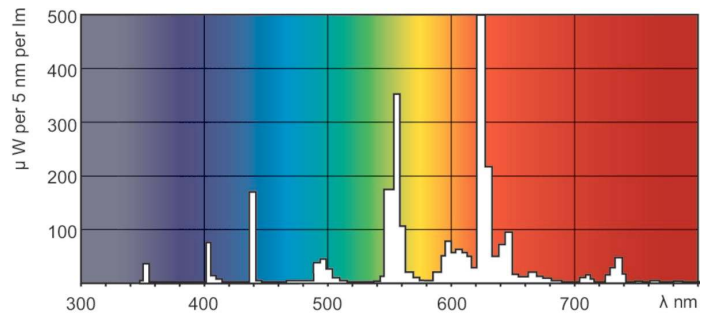

Product data

General Information		Luminous efficacy (rated) (nom.)		75 lm/W	
Cap base	G13 [Medium Bi-Pin Fluorescent]	Colour rendering index (nom.)	>80		
Life to 10% failures (nom.)	12000 h	LLMF 2000 h Rated	96 %		
Life to 50% failures (nom.)	15000 h	LLMF 4000 h Rated	95 %		
Life to 50% failures preheat (nom.)	20000 h	LLMF 6000 h Rated	94 %		
LSF 2000 h Rated	99 %	LLMF 8000 h Rated	93 %		
LSF 4000 h Rated	99 %	LLMF 12000 h Rated	92 %		
LSF 6000 h Rated	99 %	LLMF 16000 h Rated	91 %		
LSF 8000 h Rated	99 %	LLMF 20000 h Rated	90 %		
LSF 12000 h Rated	89 %				
LSF 16000 h Rated	33 %				
LSF 20000 h Rated	2 %				
Light Technical		Operating and Electrical			
Colour Code	827 [CCT of 2,700 K]	Power (Rated) (Nom)	18.0 W		
Luminous flux (nom.)	1350 lm	Lamp current (nom.)	0.360 A		
Luminous flux (rated) (nom.)	1350 lm				
Colour designation	Incandescent White				
Correlated Colour Temperature (Nom)	2700 K				
		Temperature			
		Design temperature (nom.)	25 °C		

Dimensional drawing

Product	D (max)	A (max)	B (max)	B (min)	C (max)
MASTER TL-D Super 80 18W/827 1SL/25	28 mm	589.8 mm	596.9 mm	594.5 mm	604 mm

TL-D 18W/827

Photometric data

Lightcolour /827

Lightcolour /827