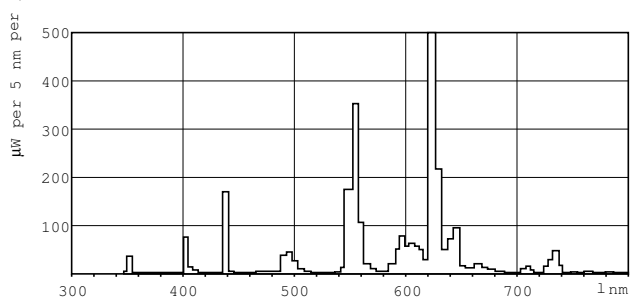

Product data

General Information		Luminous efficacy (rated) (nom.)		75 lm/W	
Cap base	G13 [Medium Bi-Pin Fluorescent]	Colour rendering index (nom.)	>80		
Life to 10% failures (nom.)	12000 h	LLMF 2000 h Rated	96 %		
Life to 50% failures (nom.)	15000 h	LLMF 4000 h Rated	95 %		
Life to 50% failures preheat (nom.)	20000 h	LLMF 6000 h Rated	94 %		
LSF 2000 h Rated	99 %	LLMF 8000 h Rated	93 %		
LSF 4000 h Rated	99 %	LLMF 12000 h Rated	92 %		
LSF 6000 h Rated	99 %	LLMF 16000 h Rated	91 %		
LSF 8000 h Rated	99 %	LLMF 20000 h Rated	90 %		
LSF 12000 h Rated	89 %				
LSF 16000 h Rated	33 %				
LSF 20000 h Rated	2 %				
Light Technical		Operating and Electrical			
Colour Code	827 [CCT of 2,700 K]	Power (Rated) (Nom)	18.0 W		
Luminous flux (nom.)	1350 lm	Lamp current (nom.)	0.360 A		
Luminous flux (rated) (nom.)	1350 lm				
Colour designation	Incandescent White				
Correlated Colour Temperature (Nom)	2700 K				
		Temperature			
		Design temperature (nom.)	25 °C		

Product Data

Full product code	871150063162640
Order product name	MASTER TL-D Super 80 18W/827 1SL/25

EAN/UPC – product	8711500631626
Order code	63162640
Local code	18827
SAP numerator – quantity per pack	1
Numerator – packs per outer box	25
Material no. (12 NC)	927920082723
SAP net weight (piece)	71.000 g
ILCOS code	FD-18/27/1B-E-G13

Dimensional drawing

Product	D (max)	A (max)	B (max)	B (min)	C (max)
MASTER TL-D Super 80 18W/827 1SL/25	28 mm	589.8 mm	596.9 mm	594.5 mm	604 mm

TL-D 18W/827

Photometric data

Lightcolour /827

Lightcolour /827