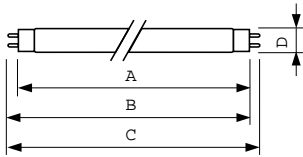

Product data

General Information		Luminous efficacy (rated) (nom.)		75 lm/W	
Cap base	G13 [Medium Bi-Pin Fluorescent]	Colour rendering index (nom.)	>80		
Life to 10% failures (nom.)	12000 h	LLMF 2000 h Rated	96 %		
Life to 50% failures (nom.)	15000 h	LLMF 4000 h Rated	95 %		
Life to 50% failures preheat (nom.)	20000 h	LLMF 6000 h Rated	94 %		
LSF 2000 h Rated	99 %	LLMF 8000 h Rated	93 %		
LSF 4000 h Rated	99 %	LLMF 12000 h Rated	92 %		
LSF 6000 h Rated	99 %	LLMF 16000 h Rated	91 %		
LSF 8000 h Rated	99 %	LLMF 20000 h Rated	90 %		
LSF 12000 h Rated	89 %				
LSF 16000 h Rated	33 %				
LSF 20000 h Rated	2 %				
Light Technical		Operating and Electrical			
Colour Code	827 [CCT of 2,700 K]	Power (Rated) (Nom)	18.0 W		
Luminous flux (nom.)	1350 lm	Lamp current (nom.)	0.360 A		
Luminous flux (rated) (nom.)	1350 lm				
Colour designation	Incandescent White				
Correlated Colour Temperature (Nom)	2700 K				
		Temperature			
		Design temperature (nom.)	25 °C		

Dimensional drawing

Product	D (max)	A (max)	B (max)	B (min)	C (max)
MASTER TL-D Super 80 18W/827 1SL/25	28 mm	589.8 mm	596.9 mm	594.5 mm	604 mm

TL-D 18W/827

Photometric data

Lightcolour /827

Lightcolour /827