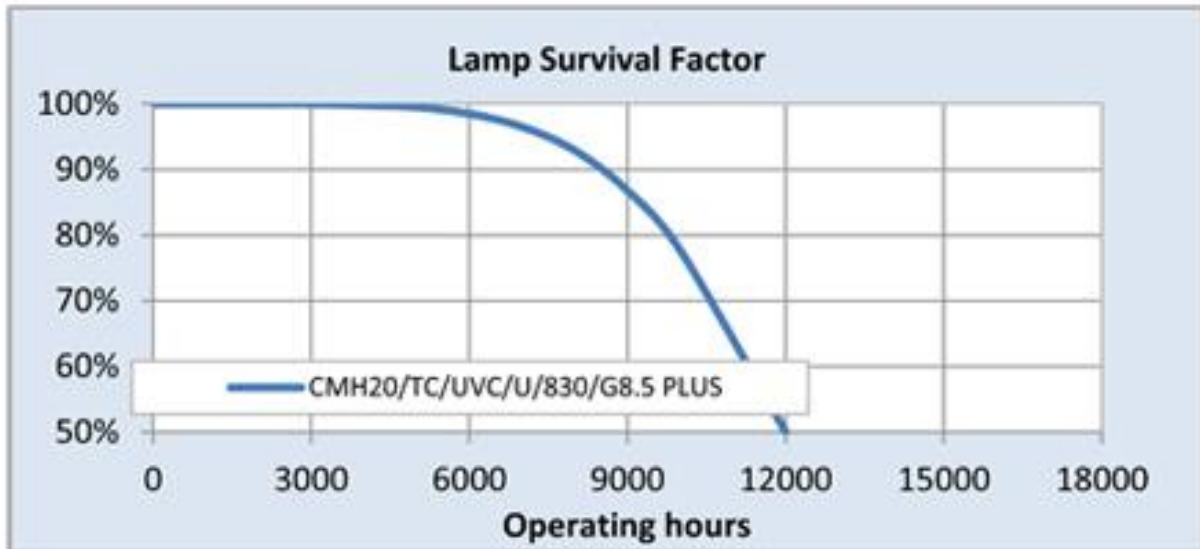

Survival data

Downloads & Links

[Go to the catalog site (HTTP)](#)

[Photometry (IES)](#)

[Product datasheet (PDF)](#)

[High-res images / Technical drawings (HTTP)](#)