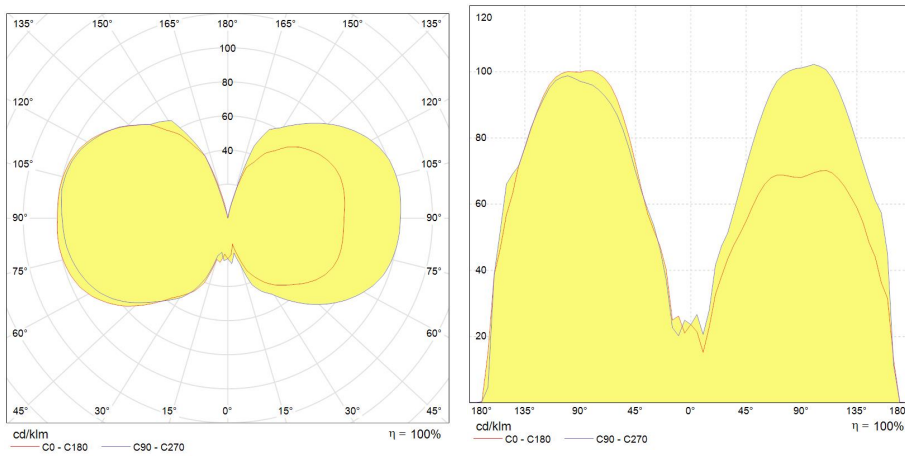

Light distribution