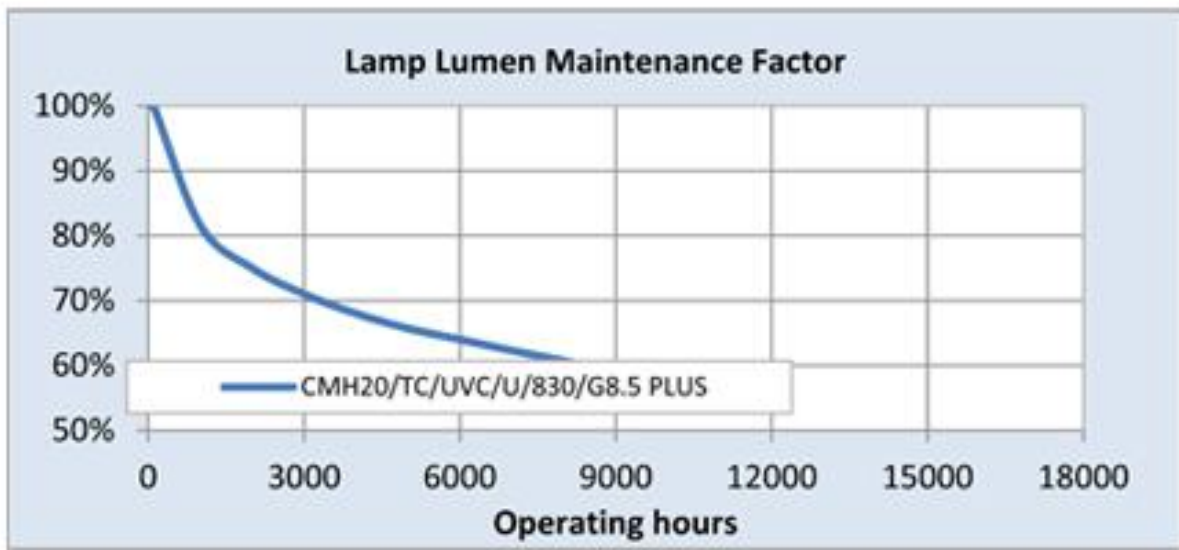

Lumen maintenance data