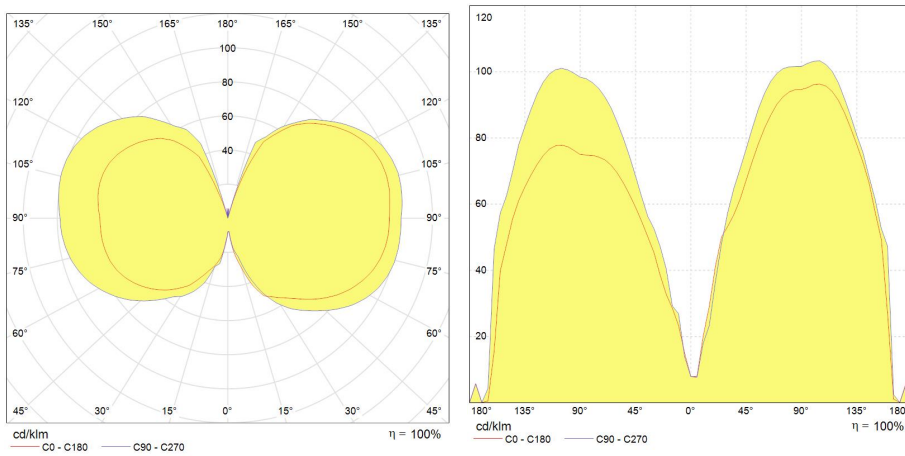

Light distribution